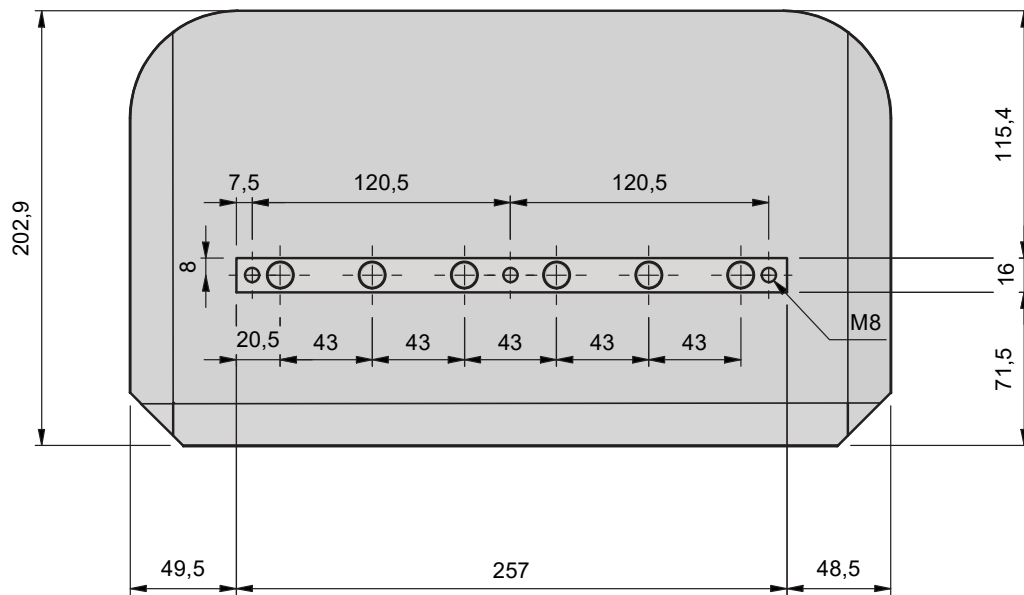

Type	General dimensions	Page
BM14F	356,1 mm x 153,1 mm x 18 mm	2
BM14C	355,2 mm x 203,2 mm x 18 mm	3
BM14WF	355 mm x 200 mm x 18 mm	4
BM14T	364 mm x 249,4 mm x 25,7 mm	5
BM18F	457 mm x 152 mm x 18 mm	6
BM18C	457,2 mm x 203,5 mm x 18 mm	7
BM18WF	457,2 mm x 203,2 mm x 18 mm	8
BM18T	464 mm x 248.4 mm x 25,7 mm	9
BM604	228,6 mm x 121 mm x 17,5 mm	10
BM606	193,4 mm x 105 mm x 17,5 mm	11
BM754	270 mm x 121 mm x 17,5 mm	12

Thickness material	2mm
pieces/pack	4

Thickness material	2mm
pieces/pack	4

Thickness material	2mm
pieces/pack	4

Thickness material	3mm
pieces/pack	4

Thickness material	2mm
pieces/pack	4

Thickness material	2mm
pieces/pack	4

Thickness material	2mm
pieces/pack	4

Thickness material	3mm
pieces/pack	4

Thickness material	1.5mm
pieces/pack	4

Thickness material	1.5mm
pieces/pack	4

Thickness material	1.5mm
pieces/pack	4