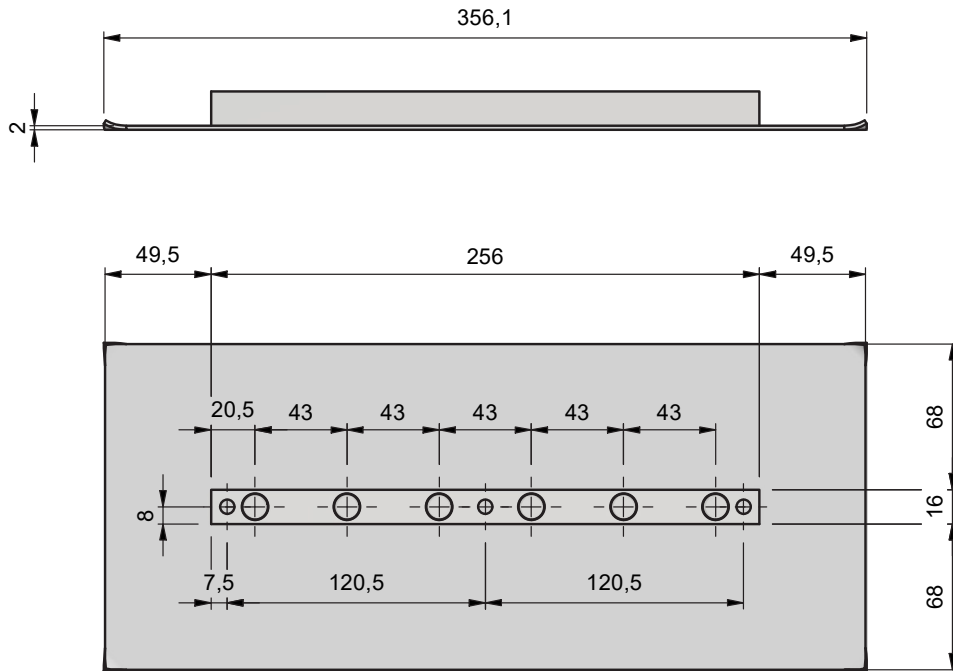

Type	General dimensions	Page
BM14F	356,1 mm x 153,1 mm x 18 mm	2
BM14C	355,2 mm x 203,2 mm x 18 mm	3
BM14WF	355 mm x 200 mm x 18 mm	4
BM14T	364 mm x 249,4 mm x 25,7 mm	5
BM18F	457 mm x 152 mm x 18 mm	6
BM18C	457,2 mm x 203,5 mm x 18 mm	7
BM18WF	457,2 mm x 203,2 mm x 18 mm	8
BM18T	464 mm x 248.4 mm x 25,7 mm	9
BM604	228,6 mm x 121 mm x 17,5 mm	10
BM606	193,4 mm x 105 mm x 17,5 mm	11
BM754	270 mm x 121 mm x 17,5 mm	12

Thickness material	2mm
pieces/pack	4

Thickness material	2mm
pieces/pack	4

Thickness material	2mm
pieces/pack	4

Thickness material	3mm
pieces/pack	4

Thickness material	2mm
pieces/pack	4

Thickness material	2mm
pieces/pack	4

Thickness material	2mm
pieces/pack	4

Thickness material	3mm
pieces/pack	4

Thickness material	1.5mm
pieces/pack	4

Thickness material	1.5mm
pieces/pack	4

Thickness material	1.5mm
pieces/pack	4